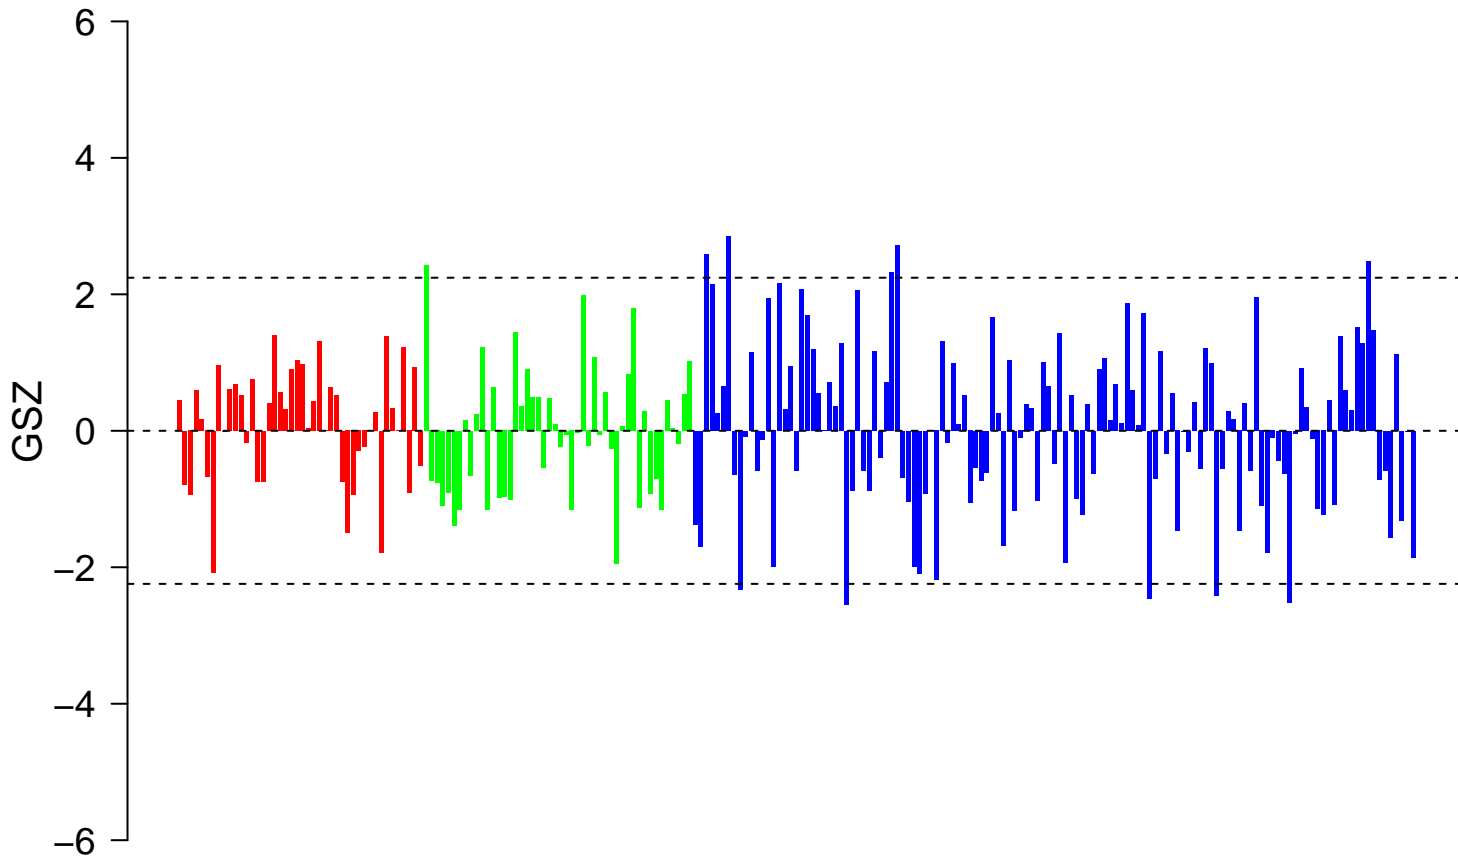

BRUINS_UVC_RESPONSE_MIDDLE

BRUINS_UVC_RESPONSE_MIDDLE

■ on
■ -
□ off

BRUINS_UVC_RESPONSE_MIDDLE