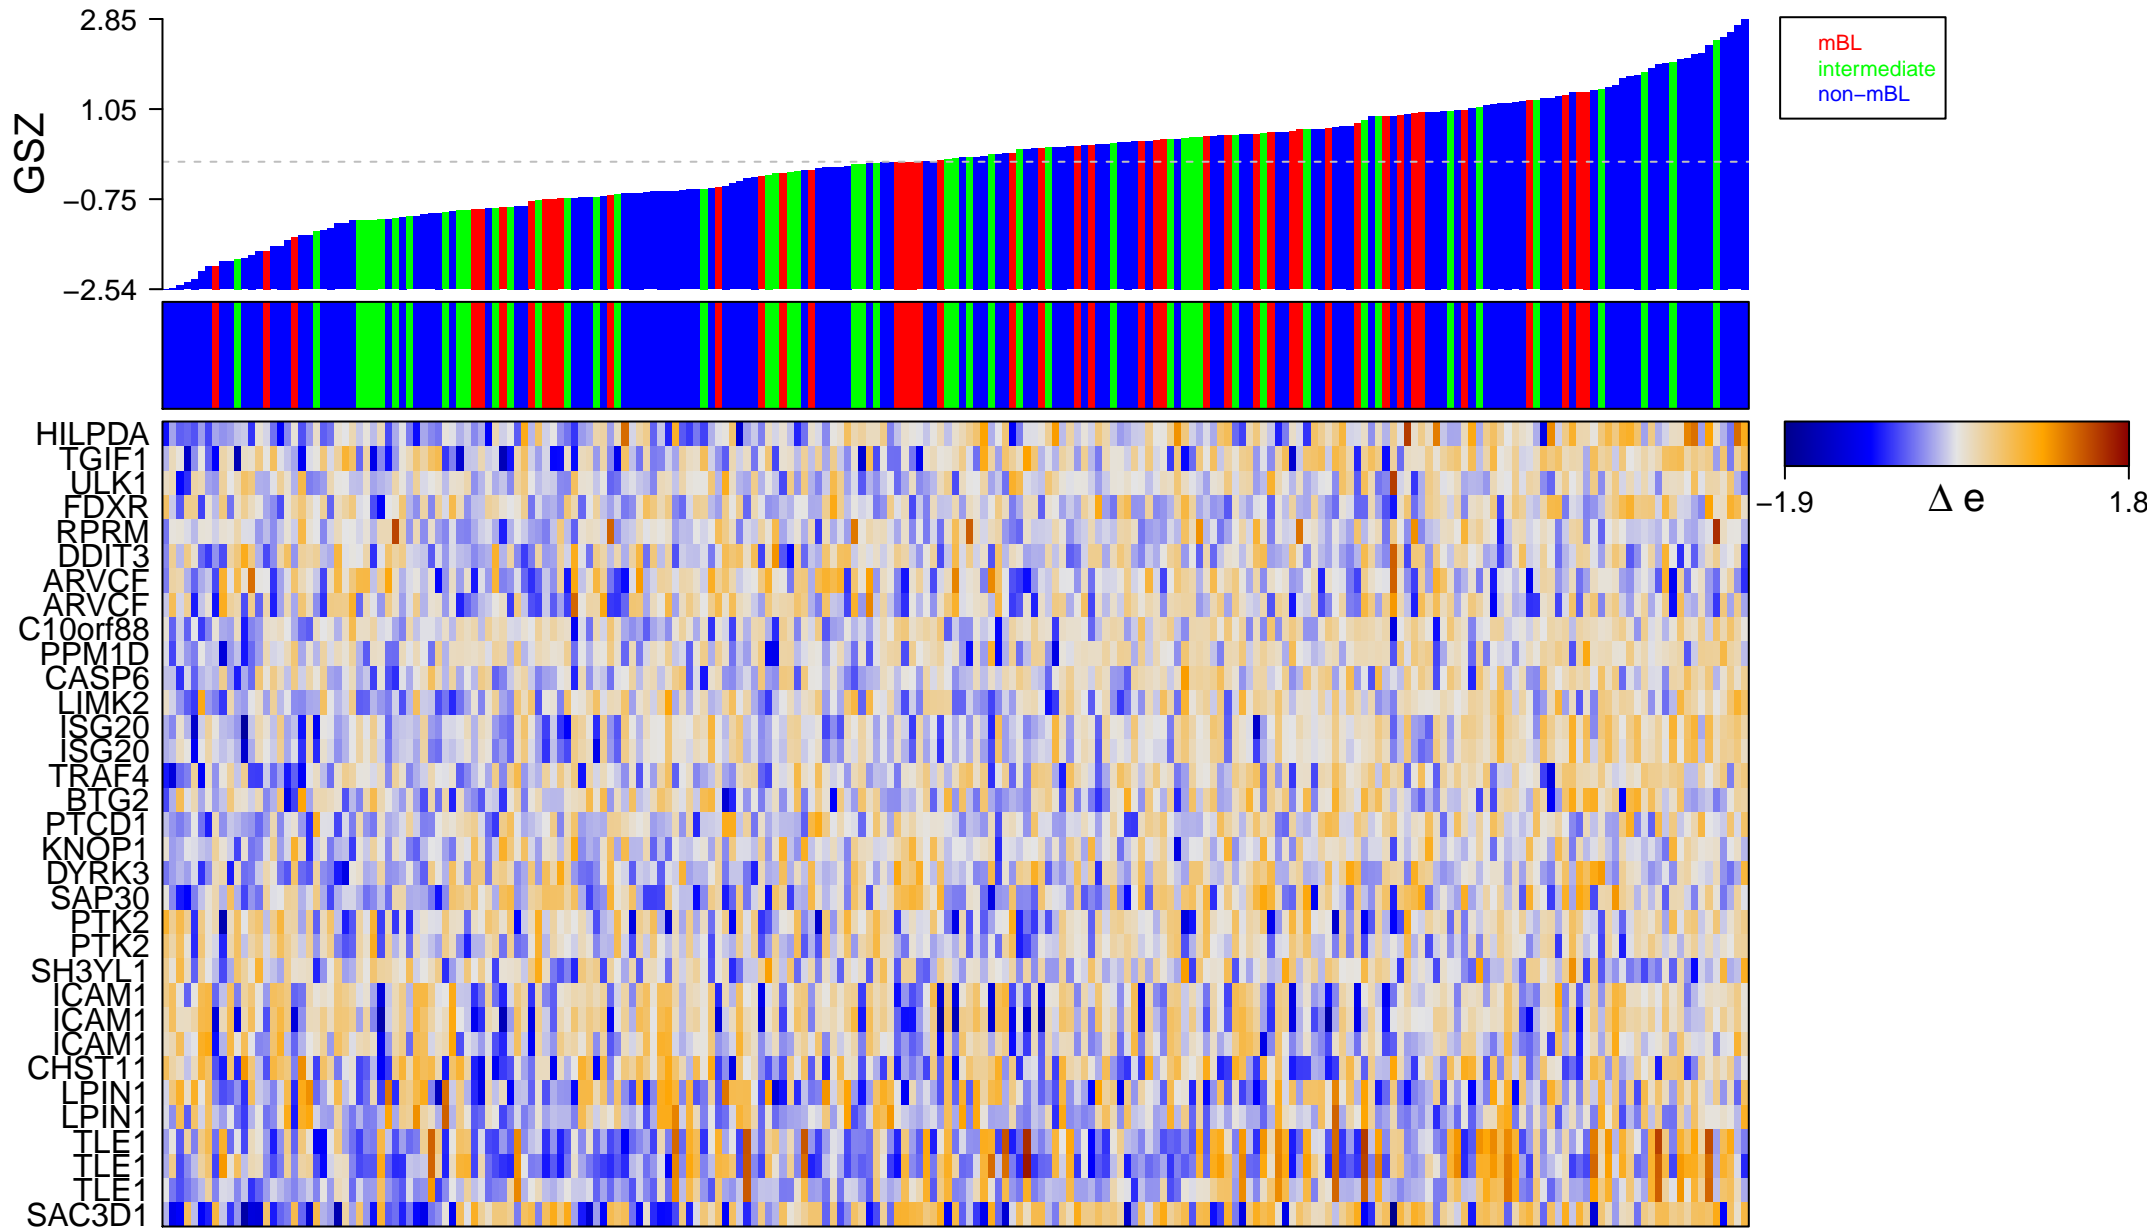

BRUINS_UVC_RESPONSE_MIDDLE

BRUINS_UVC_RESPONSE_MIDDLE

■ on
■ -
□ off

BRUINS_UVC_RESPONSE_MIDDLE